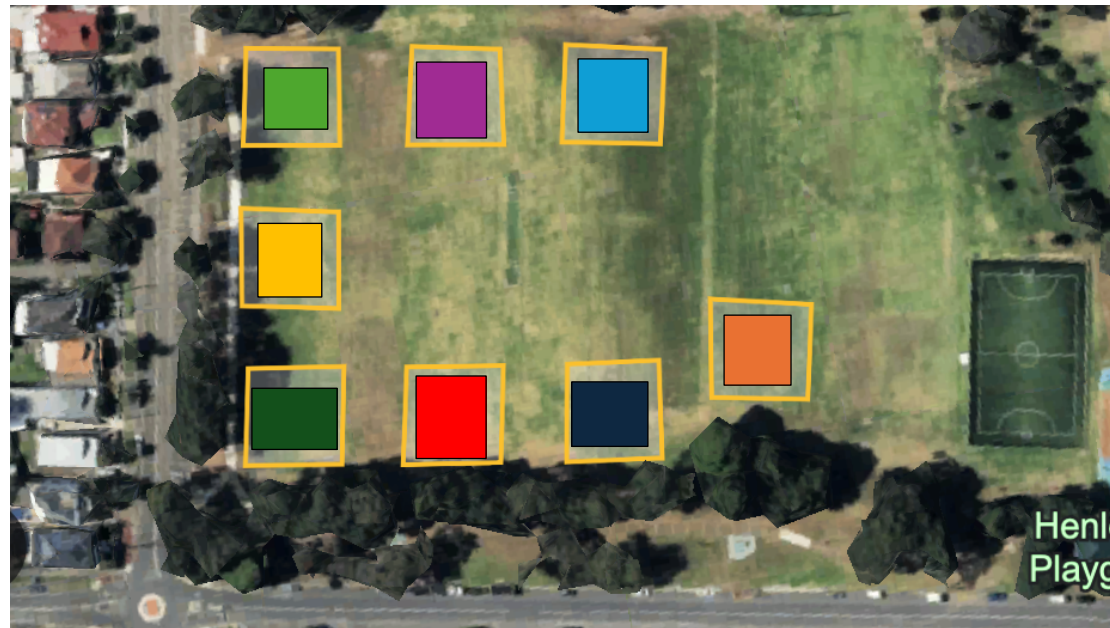

SOFTBALL

Henley Park Overview (fields)

Bases / Pitcher Set Up for Round 1 & Round 6

- Field 9 – Five Dock
- Field 10 – Enfield
- Field 11 – Croydon Park
- Field 12 – Burwood
- Field 13 – Haberfield (W4) / Summer Hill (W7)
- Field 14 – Croydon
- Field 15 – Ashfield

At arrival to the grounds, please set up the diamond bases and pitcher plate for your allocated field.
Please note that all personal equipment (gloves, catchers gear, helmets, balls etc.) will need to be carried around from field to field as your teams rotate to their next game.